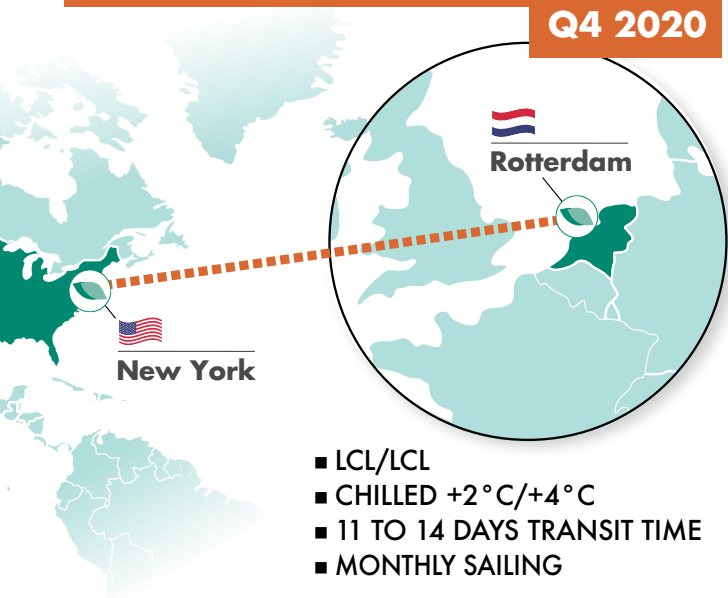

SEAFRIGO GROUP

Seafrigo Group, Worldwide
Refrigerated Food Logistics Leader

Rotterdam / New York

CHILLED CONSOLIDATION SERVICE

Q4 2020

- LCL/LCL
- CHILLED +2°C/+4°C
- 11 TO 14 DAYS TRANSIT TIME
- MONTHLY SAILING